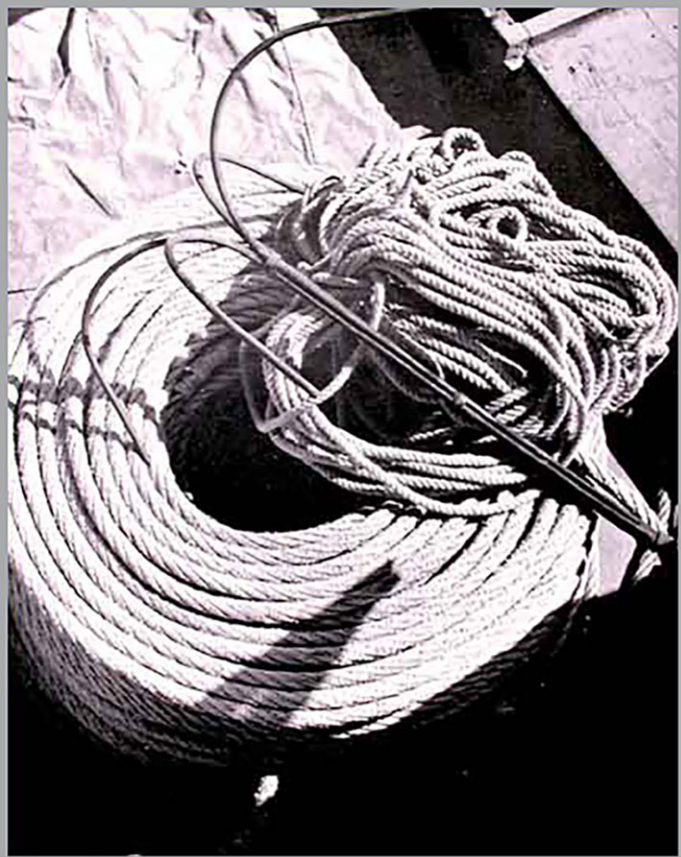

ARRANCO PAPA - ACHILLE PUPO

ELBA al FLASH

... e in punta di pennello

A black and white photograph showing a close-up of a boat's cabin. The cabin is white with a dark lower section. Two windows are visible, with rigging and ropes attached to the cabin structure. The name 'DIO SOLO E ANDE' is painted on the white part of the cabin. In the foreground, a wooden railing is visible with a rope coiled around it. The background shows a rocky or uneven terrain.