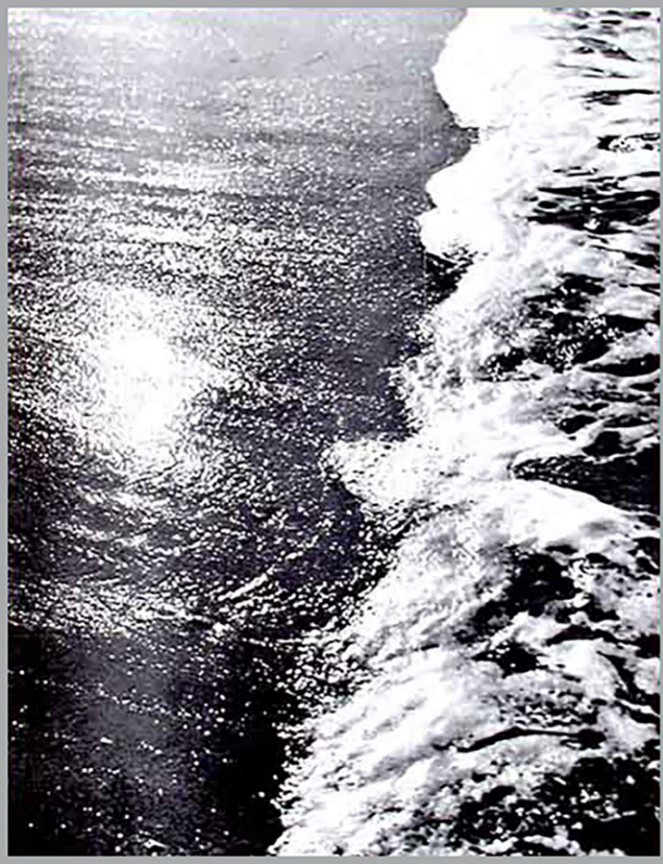

ARRANCO PAPA - ACHILLE PUPO

ELBA al FLASH

... e in punta di pennello

A black and white photograph showing a close-up of a boat's cabin. The cabin is white with a dark lower section. Two windows are visible, with rigging and ropes attached to the cabin structure. The name 'DIO SOLO E ANDE' is painted on the white part of the cabin. In the foreground, a wooden railing is visible with a rope coiled around it. The background shows a rocky or uneven terrain.