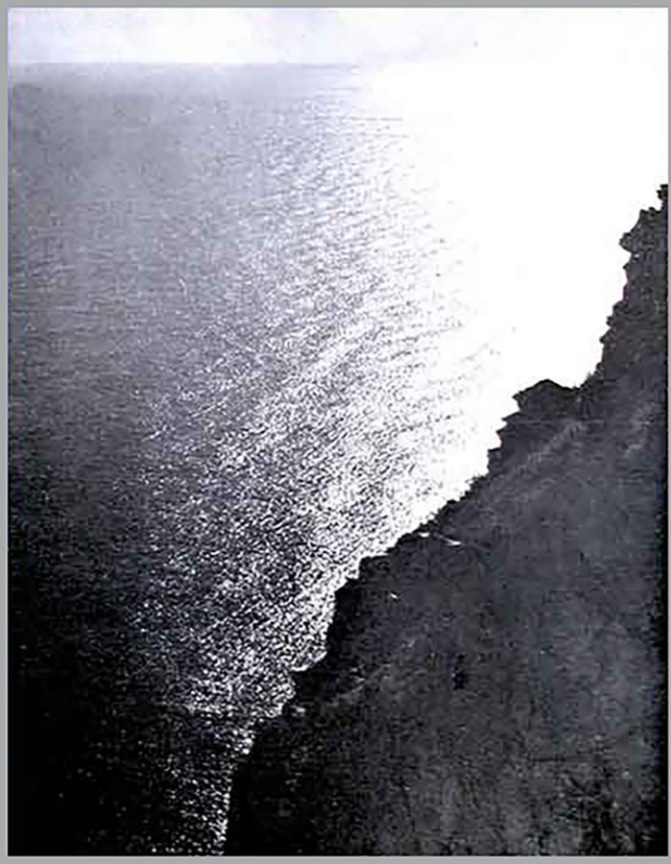

ARRANCO PAPA - ACHILLE PUPO

ELBA al FLASH

... e in punta di pennello

A black and white photograph showing a close-up of a boat's cabin. The cabin is white with a dark lower section. Two windows are visible, with rigging and ropes attached to the cabin structure. The name 'DIO SOLO E ANDE' is painted on the white part of the cabin. In the foreground, a wooden railing is visible with a rope coiled around it. The background shows a rocky or uneven terrain.