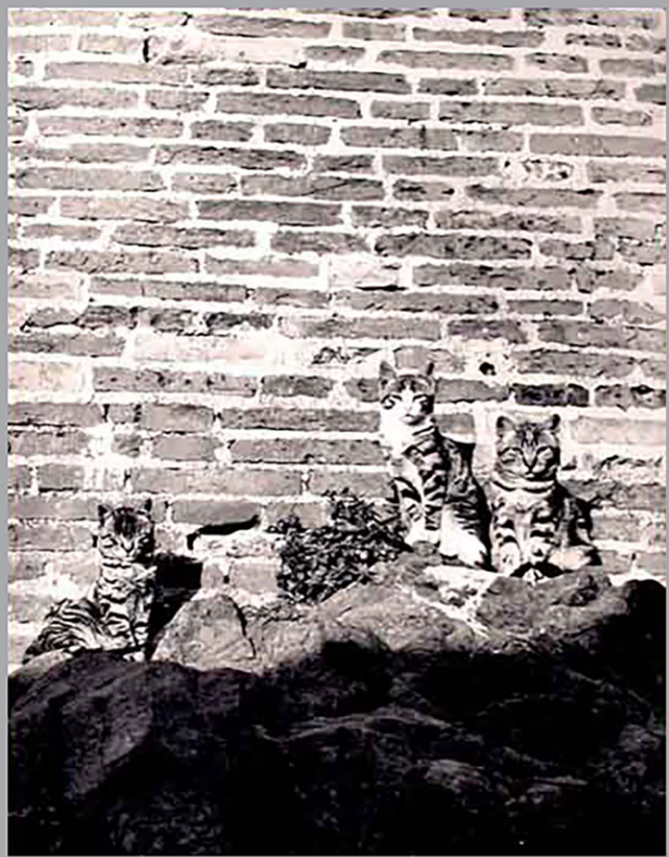

ARRANCO PAPA - ACHILLE PUPO

ELBA al FLASH

... e in punta di pennello

A black and white photograph showing a close-up of a boat's cabin. The cabin is white with a dark lower section. Two windows are visible, with rigging and ropes attached to the cabin structure. The name 'DIO SOLO E ANDE' is painted on the white part of the cabin. In the foreground, a wooden railing is visible with a rope coiled around it. The background shows a rocky or uneven terrain.