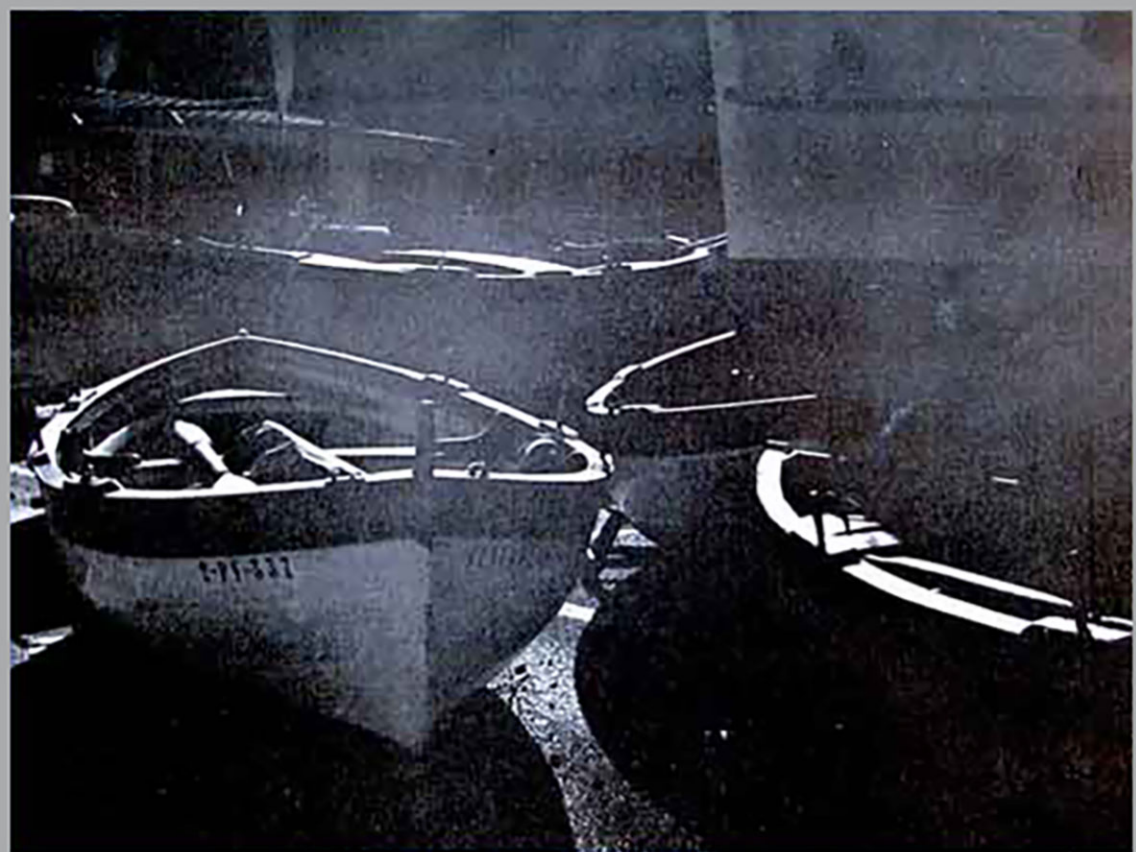

ARRANCO PAPA - ACHILLE PUPO

ELBA al FLASH

... e in punta di pennello

A black and white photograph showing a close-up of a boat's cabin. The cabin is white with a dark lower section. Two windows are visible, with rigging and ropes attached to the cabin structure. The name 'DIO SOLO E ANDE' is painted on the white part of the cabin. In the foreground, a wooden railing is visible with a rope coiled around it. The background shows a rocky or uneven terrain.