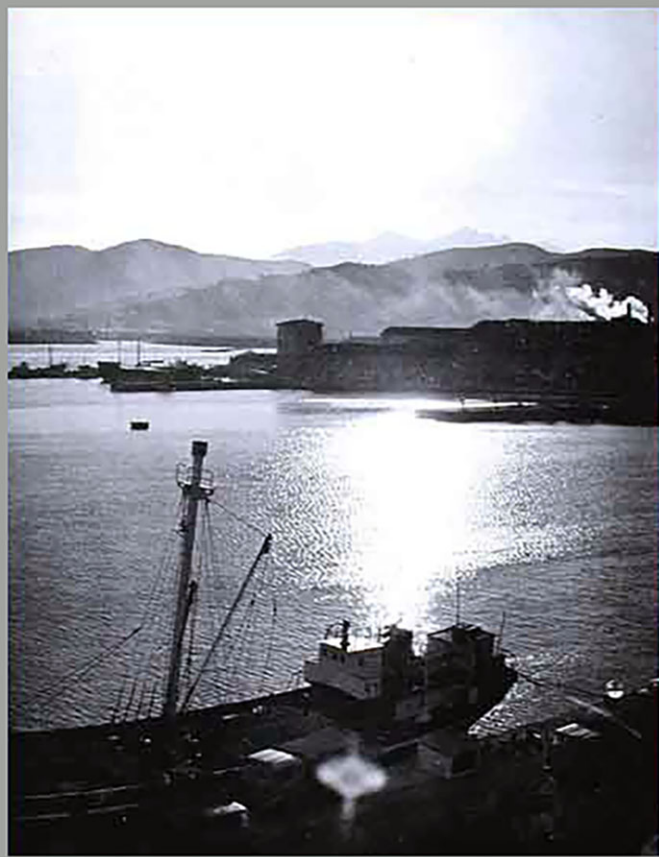

ARRANCO PAPA - ACHILLE PUPO

ELBA al FLASH

... e in punta di pennello

A black and white photograph showing a close-up of a boat's cabin. The cabin is white with a dark lower section. Two windows are visible, with rigging and ropes attached to the cabin structure. The name 'DIO SOLO E ANDE' is painted on the white part of the cabin. In the foreground, a wooden railing is visible with a rope coiled around it. The background shows a rocky or uneven terrain.