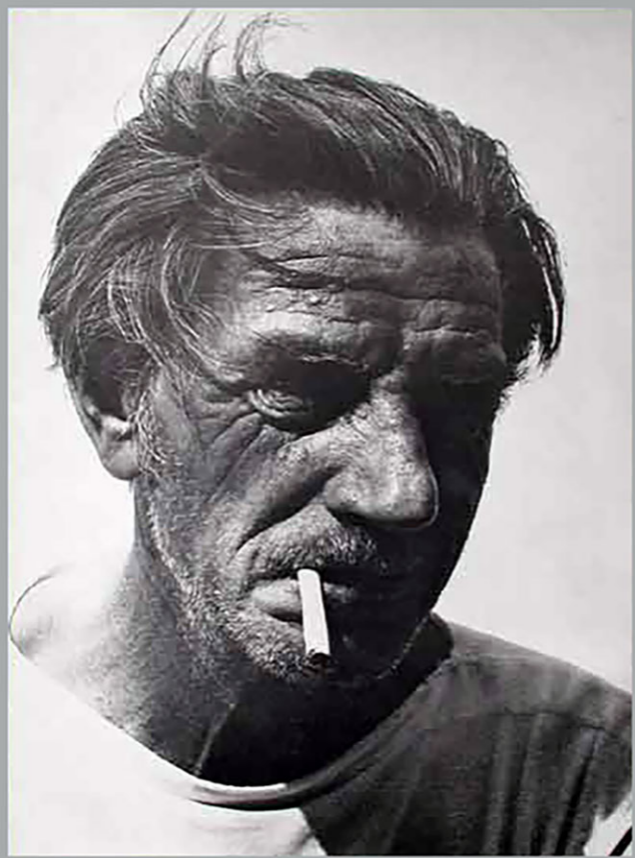

ARRANCO PAPA - ACHILLE PUPO

ELBA al FLASH

... e in punta di pennello

A black and white photograph showing a close-up of a boat's cabin. The cabin is white with a dark lower section. Two windows are visible, with rigging and ropes attached to the cabin structure. The name 'DIO SOLO E ANDE' is painted on the white part of the cabin. In the foreground, a wooden railing is visible with a rope coiled around it. The background shows a rocky or uneven terrain.

DIO SOLO  
E  
ANDE